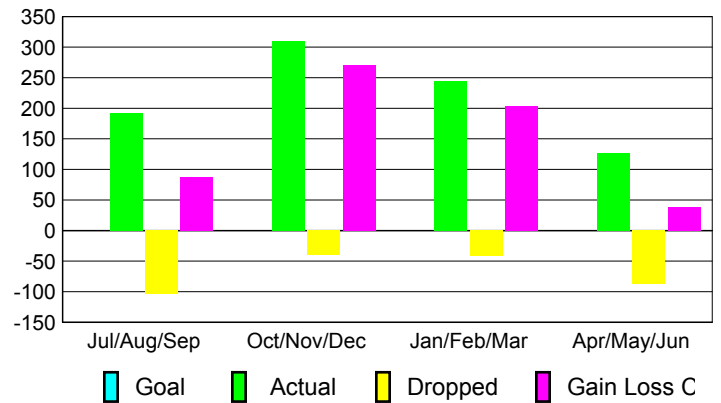

Membership Results 2009-2010

Goal, New, Dropped, Gain/Loss

Comparison of Membership Gain/Loss

Current Year Compared to the Previous Year