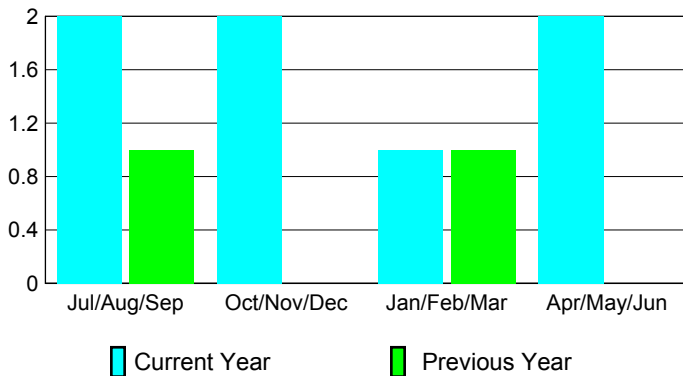

2009-2010 GMT Quarterly Report for District (or Undistricted) **District 324D2 INDIA**

GMT: **Adv K G RAMA KRISHNA MUR**

Location: **INDIA**

GMT CA: **6**

CLUBS

Club Results
2009-2010

Clubs
2008-2009

Month	New Club Goal	Actual New Clubs	Actual Dropped Clubs	Gain/Loss of Clubs	Gain/Loss of Clubs
Jul/Aug/Sep		2	0	2	1
Oct/Nov/Dec		2	0	2	0
Jan/Feb/Mar		1	0	1	1
Apr/May/June		2	0	2	0
Totals		7	0	7	2

Club Results 2009-2010

Goal, New, Dropped, Gain/Loss

Comparison of Club Gain/Loss

Current Year Compared to the Previous Year

YTD Status Quo Clubs 2009-2010

Status Quo Clubs Compared to Status Quo Members

MEMBERSHIP