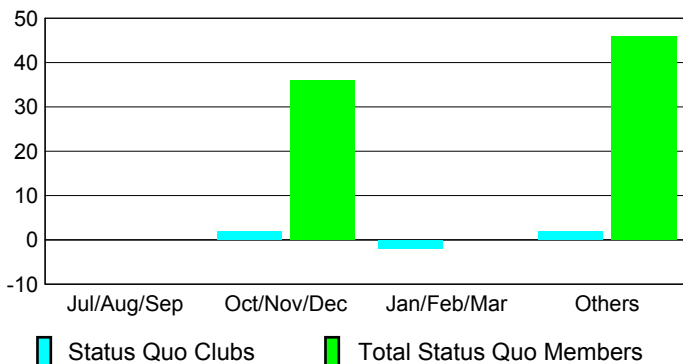

Club Results 2009-2010

Goal, New, Dropped, Gain/Loss

Comparison of Club Gain/Loss

Current Year Compared to the Previous Year

YTD Status Quo Clubs 2009-2010

Status Quo Clubs Compared to Status Quo Members

MEMBERSHIP

Membership Results
2009-2010

Membership
2008-2009

Month	Net Memb Goal	Actual New Memb	Actual Dropped Memb	Gain/Loss of Memb	Gain/Loss of Memb
Jul/Aug/Sep		192	-104	88	-22
Oct/Nov/Dec		310	-40	270	31
Jan/Feb/Mar		244	-41	203	82
Apr/May/June		126	-88	38	-18
Totals		872	-273	599	73