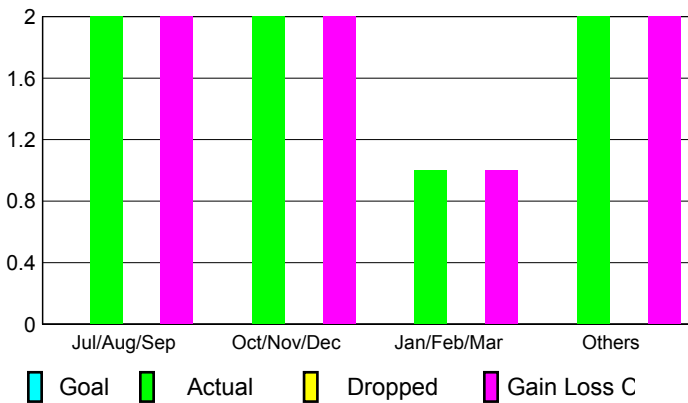

2009-2010 GMT Quarterly Report for District (or Undistricted) **District 324D2 INDIA**

GMT: **Adv K G RAMA KRISHNA MUR**

Location: **INDIA**

GMT CA: **6**

CLUBS

Club Results
2009-2010

Clubs
2008-2009

Month	New Club Goal	Actual New Clubs	Actual Dropped Clubs	Gain/Loss of Clubs	Gain/Loss of Clubs
Jul/Aug/Sep		2	0	2	1
Oct/Nov/Dec		2	0	2	0
Jan/Feb/Mar		1	0	1	1
Apr/May/June		2	0	2	0
Totals		7	0	7	2

Club Results 2009-2010

Goal, New, Dropped, Gain/Loss

Comparison of Club Gain/Loss

Current Year Compared to the Previous Year

YTD Status Quo Clubs 2009-2010

Status Quo Clubs Compared to Status Quo Members

MEMBERSHIP

Membership Results
2009-2010

Membership
2008-2009

Month	Net Memb Goal	Actual New Memb	Actual Dropped Memb	Gain/Loss of Memb	Gain/Loss of Memb
Jul/Aug/Sep		192	-104	88	-22
Oct/Nov/Dec		310	-40	270	31
Jan/Feb/Mar		244	-41	203	82
Apr/May/June		126	-88	38	-18
Totals		872	-273	599	73