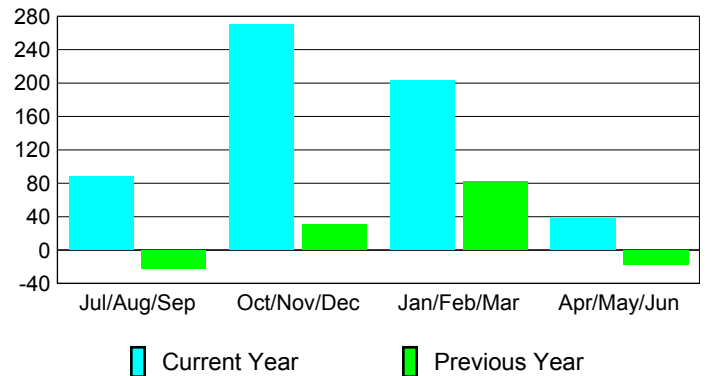

Membership Results
2009-2010

Membership
2008-2009

Month	Net Memb Goal	Actual New Memb	Actual Dropped Memb	Gain/Loss of Memb	Gain/Loss of Memb
Jul/Aug/Sep		192	-104	88	-22
Oct/Nov/Dec		310	-40	270	31
Jan/Feb/Mar		244	-41	203	82
Apr/May/June		126	-88	38	-18
Totals		872	-273	599	73

Membership Results 2009-2010

Goal, New, Dropped, Gain/Loss

Comparison of Membership Gain/Loss

Current Year Compared to the Previous Year

Gender Comparison 2009-2010

Jul/Aug/Sep

Oct/Nov/Dec

Jan/Feb/Mar

Apr/May/June

Male

Female